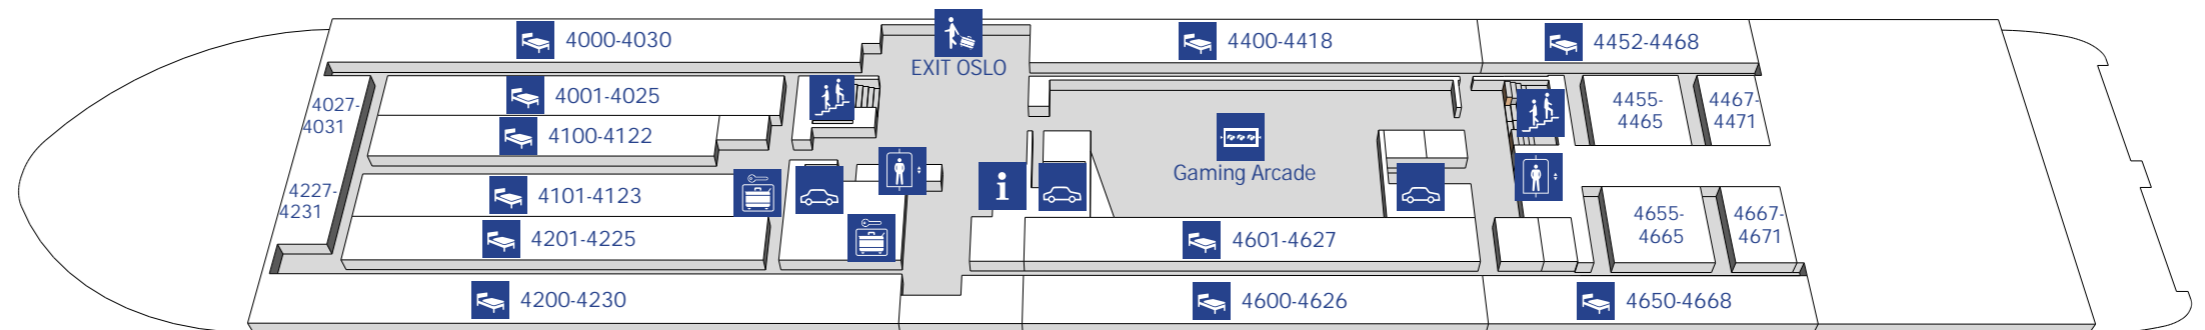

# Forward Lift

10

- Deck Bar/Disco
- Smoking Area

9

8

7

6

5

4

30

3u