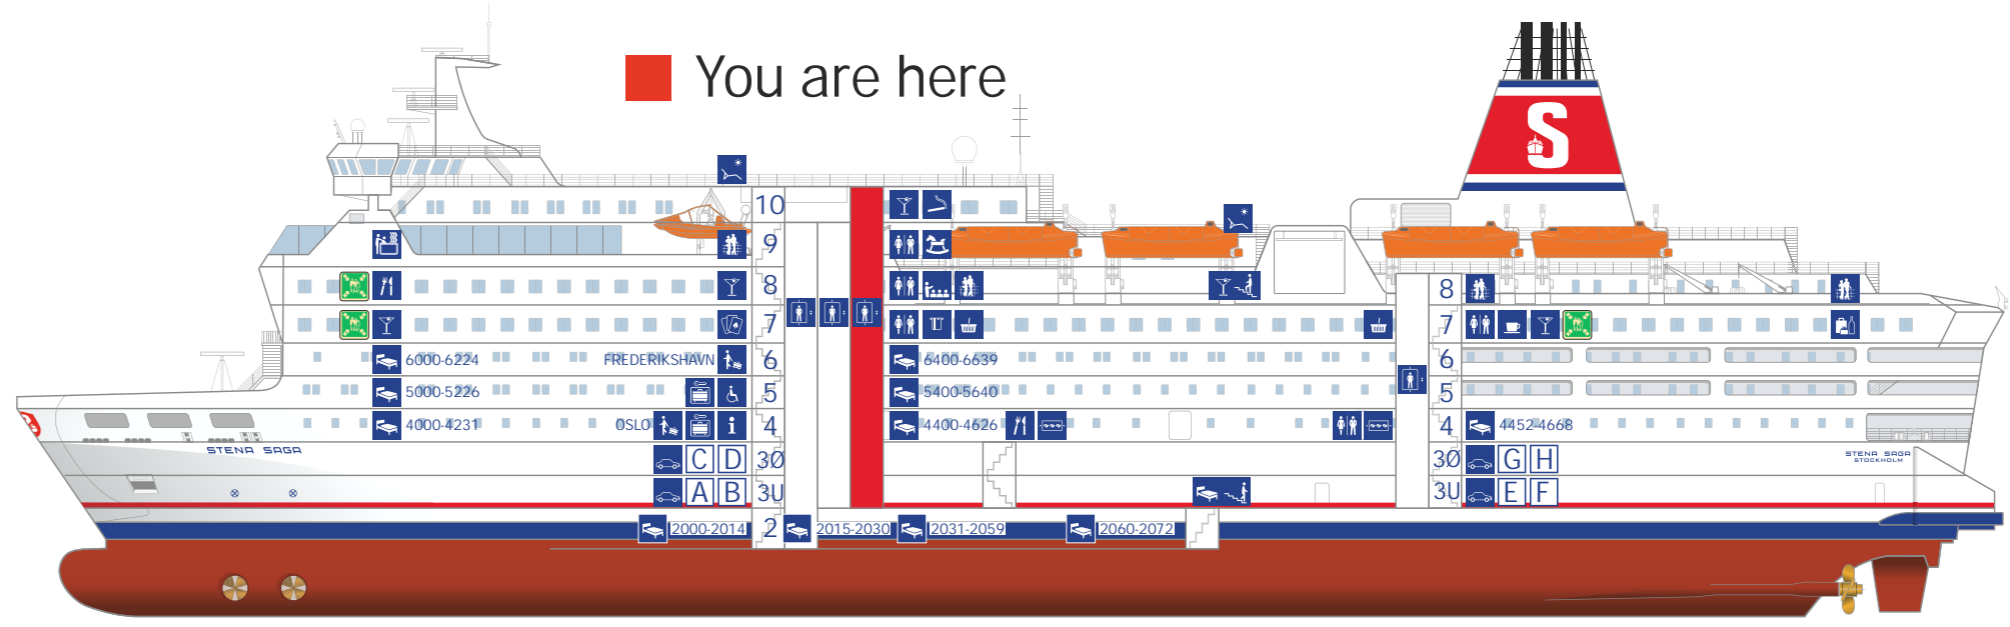

# Forward Lift

10

- Deck Bar/Disco
- Smoking Area

9

8

7

6

5

4

30

3u