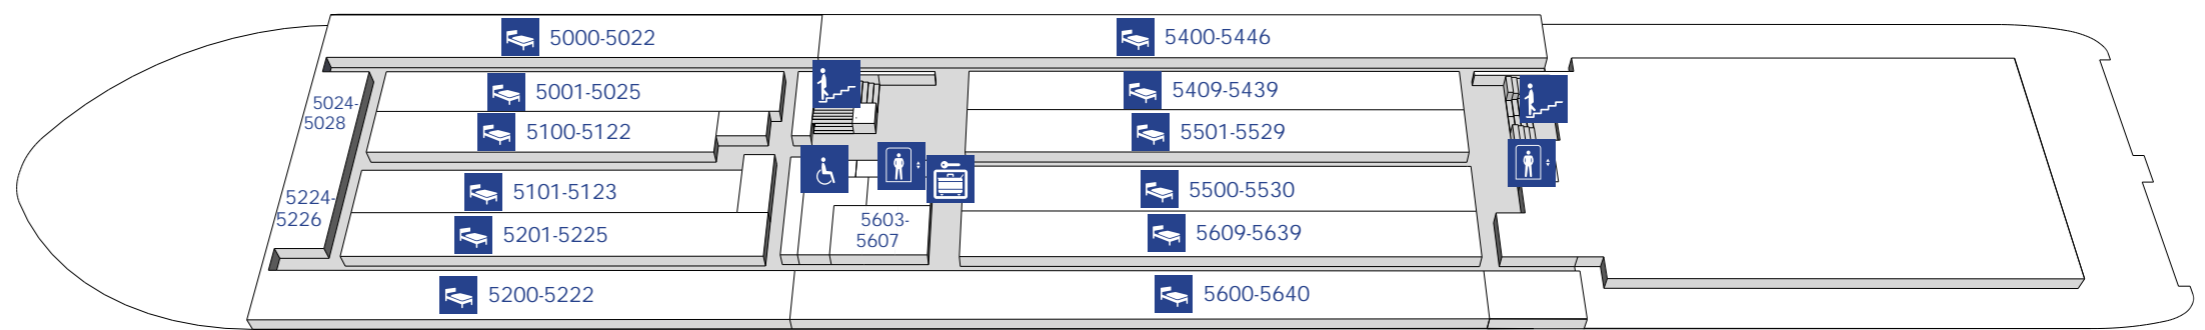

# Forward Lift

10

- Deck Bar/Disco
- Smoking Area

9

8

7

6

5

4

30

3u